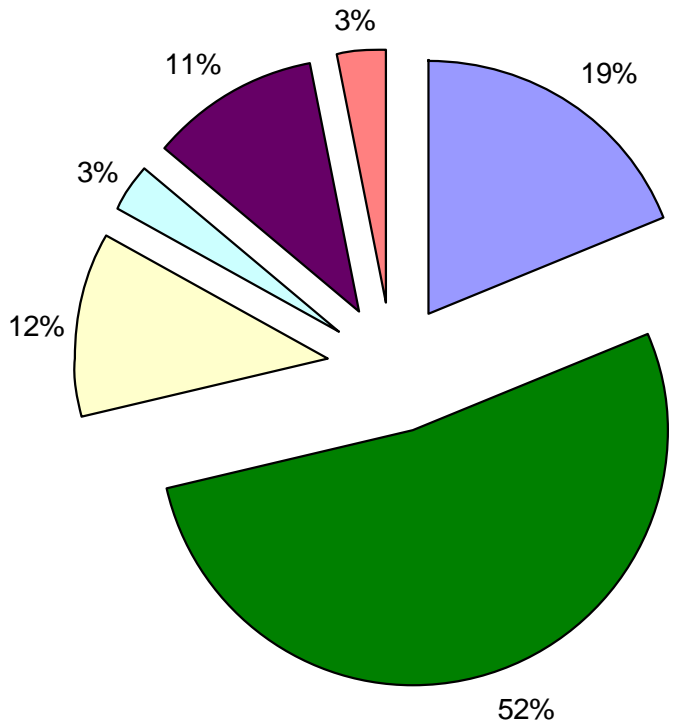

Our main clients

- Ministry of Sciences
- State Forests
- National Fund for NP
- Inspectorate of Env.P
- Intl Projects
- Others